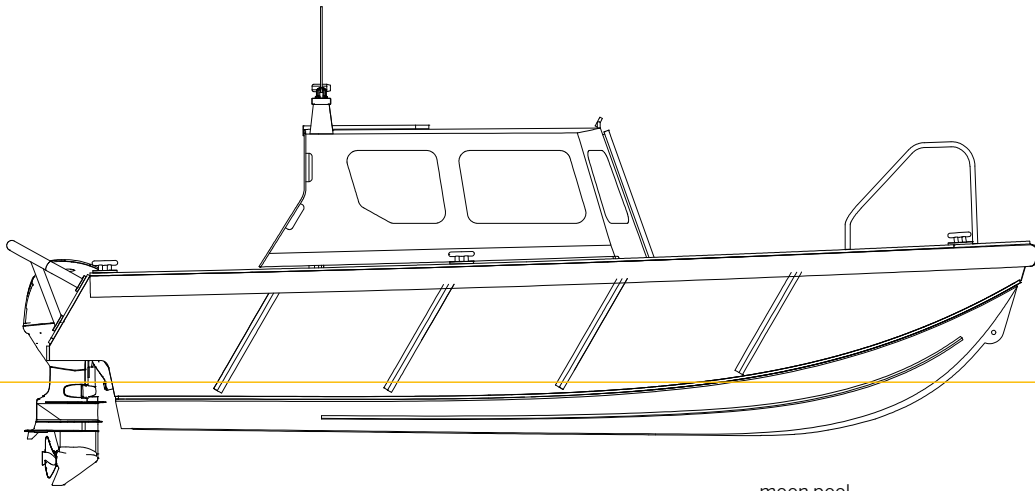

RBC 700 Safety, patrol, survey

The RBC 700 is our smallest and most versatile cabin workboat. Our customers use this 7 metre workboat for dive support, surveying, patrolling and crew tendering. The unsinkable HDPE hull has a flexible layout to accommodate all your requirements: dive door, push bow, towing bit etc. The boat can be equipped with all modern navigation and communication equipment and is fully trailerable.

Scan and configure your own boat

Layout	Cabin
Task	Safety, patrol, survey
LOA	7.10 m
BOA	2.35 m
Draft	0.20 m
Weight	1800 kg
Payload kg	700 kg
Engine	1 or 2
Propulsion	Outboard
Fuel	Gasoline or diesel
Power	Max 200 hp (350kg)
Tank liter	2 x 90 liter
Speed	32 knots
Range nm	100 nm
Seats (opt)	1 + 4
Transport	Trailerable
Transport	Fits in 40ft high cube container