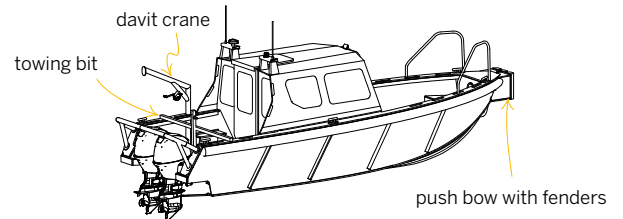

RBC 700 Safety, patrol, survey

The RBC 700 is our smallest and most versatile cabin workboat. Our customers use this 7 metre workboat for dive support, surveying, patrolling and crew tendering. The unsinkable HDPE hull has a flexible layout to accommodate all your requirements: dive door, push bow, towing bit etc. The boat can be equipped with all modern navigation and communication equipment and is fully trailerable.

Scan and configure your own boat

Layout	Cabin
Task	Safety, patrol, survey
LOA	7.10 m
BOA	2.35 m
Draft	0.20 m
Weight	1800 kg
Payload kg	700 kg
Engine	1 or 2
Propulsion	Outboard
Fuel	Gasoline or diesel
Power	Max 200 hp (350kg)
Tank liter	2 x 90 liter
Speed	32 knots
Range nm	100 nm
Seats (opt)	1 + 4
Transport	Trailerable
Transport	Fits in 40ft high cube container