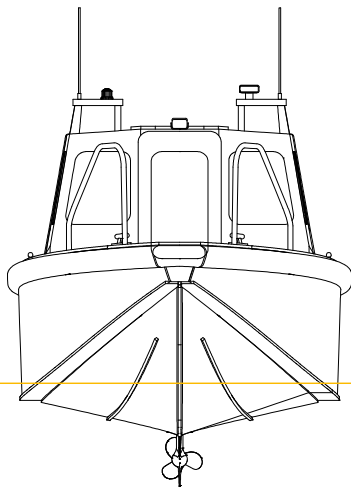

RBC 700 Safety, patrol, survey

The RBC 700 is our smallest and most versatile cabin workboat. Our customers use this 7 metre workboat for dive support, surveying, patrolling and crew tendering. The unsinkable HDPE hull has a flexible layout to accommodate all your requirements: dive door, push bow, towing bit etc. The boat can be equipped with all modern navigation and communication equipment and is fully trailerable.

Scan and configure your own boat

Layout	Cabin
Task	Safety, patrol, survey
LOA	7.10 m
BOA	2.35 m
Draft	0.20 m
Weight	1800 kg
Payload kg	700 kg
Engine	1 or 2
Propulsion	Outboard
Fuel	Gasoline or diesel
Power	Max 200 hp (350kg)
Tank liter	2 x 90 liter
Speed	32 knots
Range nm	100 nm
Seats (opt)	1 + 4
Transport	Trailerable
Transport	Fits in 40ft high cube container