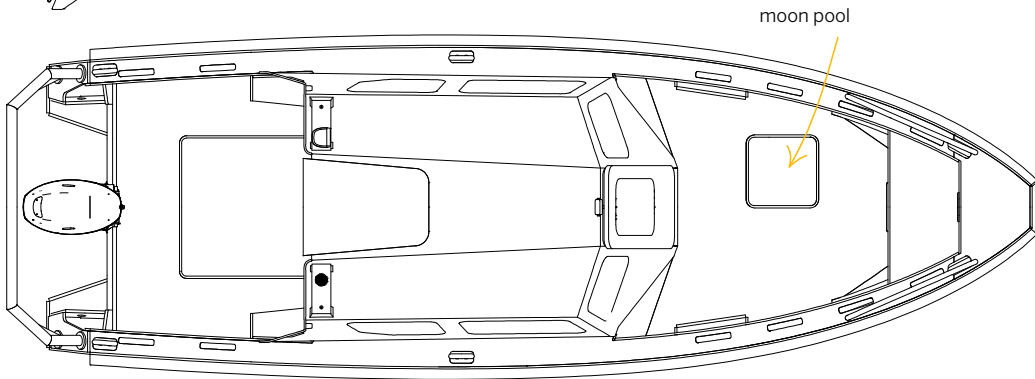

RBC 700 Safety, patrol, survey

The RBC 700 is our smallest and most versatile cabin workboat. Our customers use this 7 metre workboat for dive support, surveying, patrolling and crew tendering. The unsinkable HDPE hull has a flexible layout to accommodate all your requirements: dive door, push bow, towing bit etc. The boat can be equipped with all modern navigation and communication equipment and is fully trailerable.

Scan and configure your own boat

Layout	Cabin
Task	Safety, patrol, survey
LOA	7.10 m
BOA	2.35 m
Draft	0.20 m
Weight	1800 kg
Payload kg	700 kg
Engine	1 or 2
Propulsion	Outboard
Fuel	Gasoline or diesel
Power	Max 200 hp (350kg)
Tank liter	2 x 90 liter
Speed	32 knots
Range nm	100 nm
Seats (opt)	1 + 4
Transport	Trailerable
Transport	Fits in 40ft high cube container