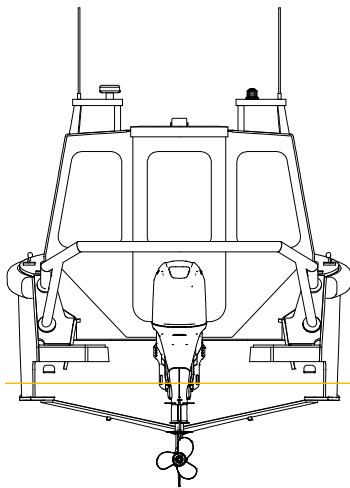

RBC 700 Safety, patrol, survey

The RBC 700 is our smallest and most versatile cabin workboat. Our customers use this 7 metre workboat for dive support, surveying, patrolling and crew tendering. The unsinkable HDPE hull has a flexible layout to accommodate all your requirements: dive door, push bow, towing bit etc. The boat can be equipped with all modern navigation and communication equipment and is fully trailerable.

Scan and configure your own boat

Layout	Cabin
Task	Safety, patrol, survey
LOA	7.10 m
BOA	2.35 m
Draft	0.20 m
Weight	1800 kg
Payload kg	700 kg
Engine	1 or 2
Propulsion	Outboard
Fuel	Gasoline or diesel
Power	Max 200 hp (350kg)
Tank liter	2 x 90 liter
Speed	32 knots
Range nm	100 nm
Seats (opt)	1 + 4
Transport	Trailerable
Transport	Fits in 40ft high cube container