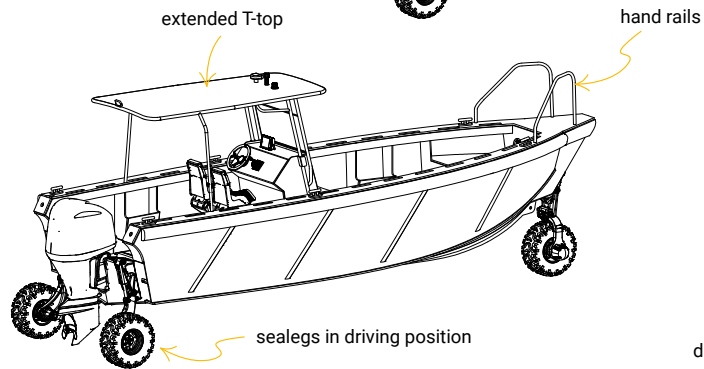

RAB 900

WORKSHOP/SHOWROOM
Schelphoek 115
1621 MK Hoorn
The Netherlands

TIDEMANBOATS.COM
+31 229 245 999
+31 6 29 20 05 17
info@tidemanboats.com