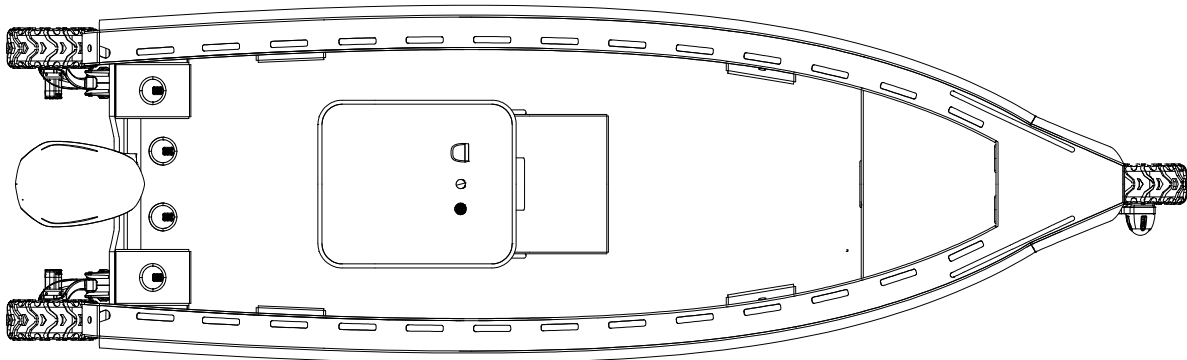

RAB 900

WORKSHOP/SHOWROOM
Schelphoek 115
1621 MK Hoorn
The Netherlands

TIDEMANBOATS.COM
+31 229 245 999
+31 6 29 20 05 17
info@tidemanboats.com