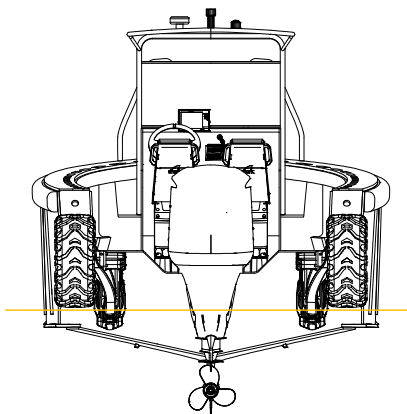

RAB 900

WORKSHOP/SHOWROOM
Schelphoek 115
1621 MK Hoorn
The Netherlands

TIDEMANBOATS.COM
+31 229 245 999
+31 6 29 20 05 17
info@tidemanboats.com