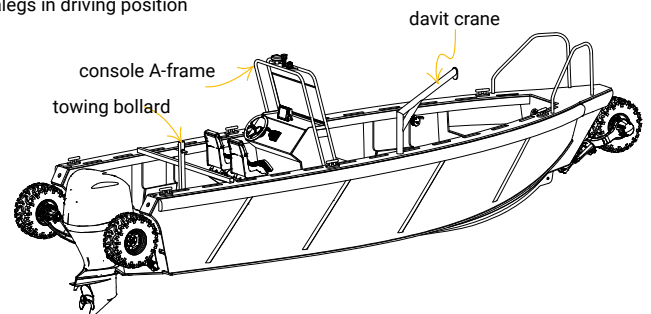

RAB 900

WORKSHOP/SHOWROOM
Schelphoek 115
1621 MK Hoorn
The Netherlands

TIDEMANBOATS.COM
+31 229 245 999
+31 6 29 20 05 17
info@tidemanboats.com