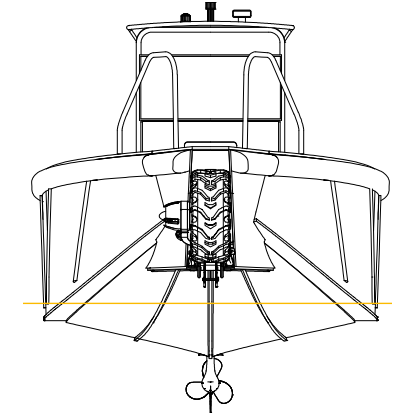

RAB 900

WORKSHOP/SHOWROOM
Schelphoek 115
1621 MK Hoorn
The Netherlands

TIDEMANBOATS.COM
+31 229 245 999
+31 6 29 20 05 17
info@tidemanboats.com