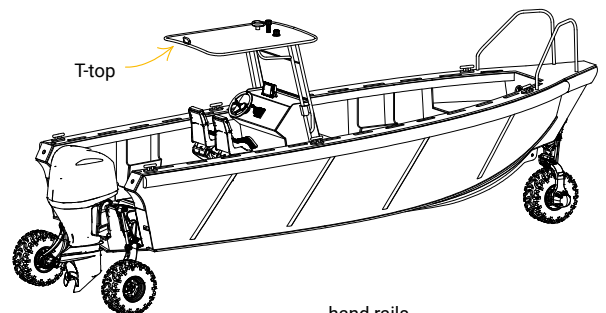

RAB 900

WORKSHOP/SHOWROOM
Schelphoek 115
1621 MK Hoorn
The Netherlands

TIDEMANBOATS.COM
+31 229 245 999
+31 6 29 20 05 17
info@tidemanboats.com