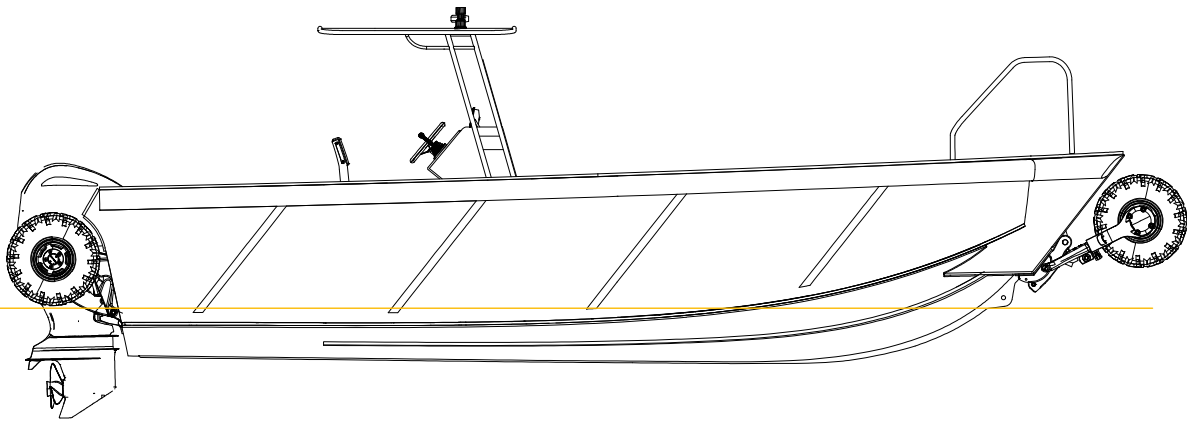

RAB 900

WORKSHOP/SHOWROOM
Schelphoek 115
1621 MK Hoorn
The Netherlands

TIDEMANBOATS.COM
+31 229 245 999
+31 6 29 20 05 17
info@tidemanboats.com