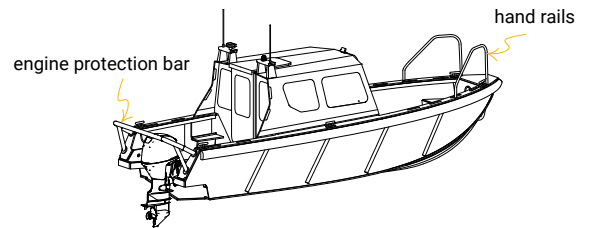

RBB 700

WORKSHOP/SHOWROOM
Schelphoek 115
1621 MK Hoorn
The Netherlands

TIDEMANBOATS.COM
+31 229 245 999
+31 6 29 20 05 17
info@tidemanboats.com