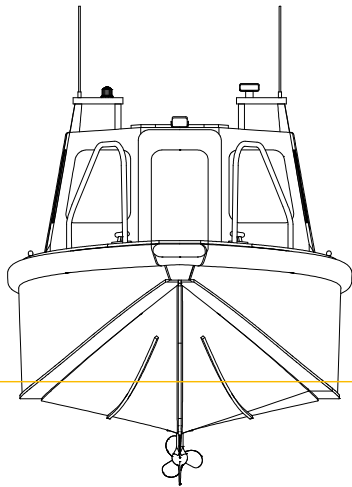

RBB 700

WORKSHOP/SHOWROOM
Schelphoek 115
1621 MK Hoorn
The Netherlands

TIDEMANBOATS.COM
+31 229 245 999
+31 6 29 20 05 17
info@tidemanboats.com