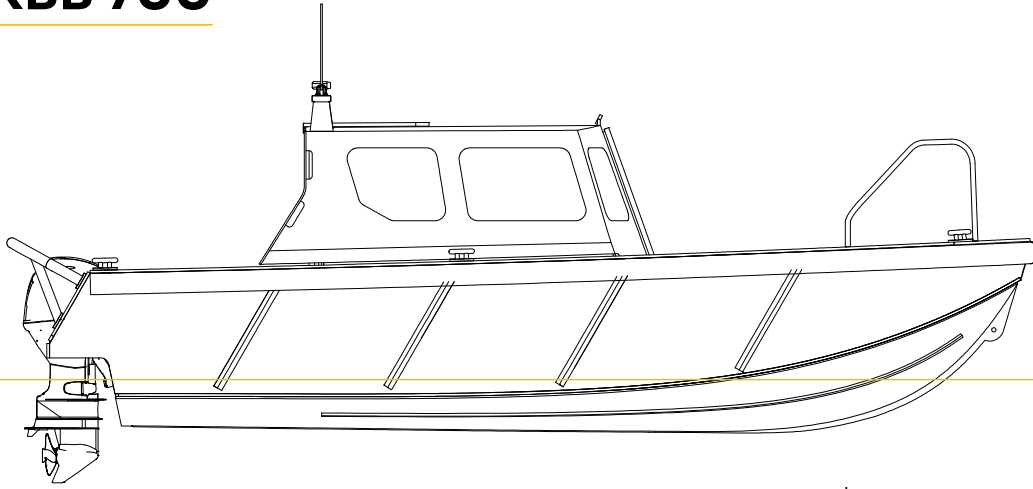

RBB 700

WORKSHOP/SHOWROOM
Schelphoek 115
1621 MK Hoorn
The Netherlands

TIDEMANBOATS.COM
+31 229 245 999
+31 6 29 20 05 17
info@tidemanboats.com