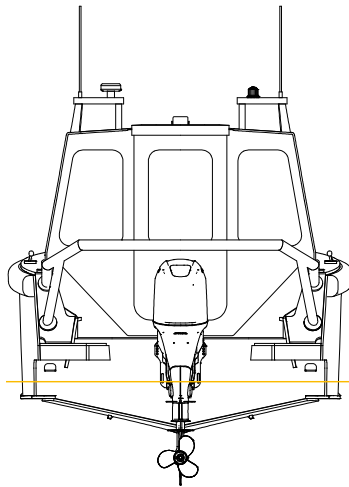

RBB 700

WORKSHOP/SHOWROOM
Schelphoek 115
1621 MK Hoorn
The Netherlands

TIDEMANBOATS.COM
+31 229 245 999
+31 6 29 20 05 17
info@tidemanboats.com