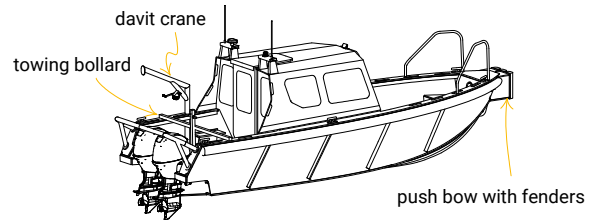

RBB 700

WORKSHOP/SHOWROOM
Schelphoek 115
1621 MK Hoorn
The Netherlands

TIDEMANBOATS.COM
+31 229 245 999
+31 6 29 20 05 17
info@tidemanboats.com