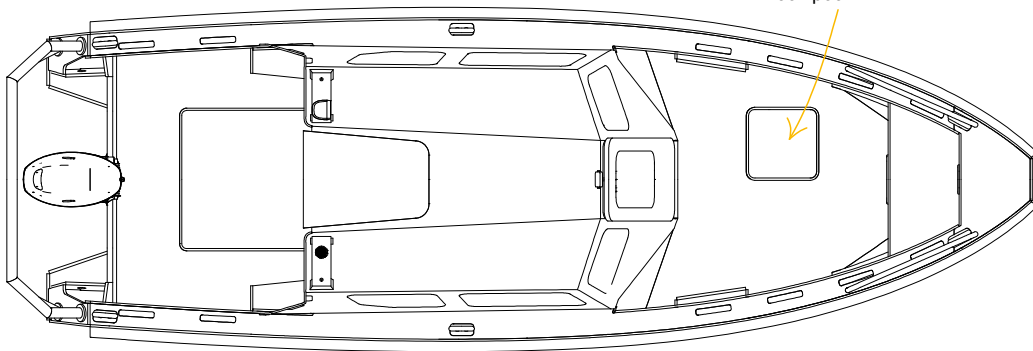

RBB 700

WORKSHOP/SHOWROOM
Schelphoek 115
1621 MK Hoorn
The Netherlands

TIDEMANBOATS.COM
+31 229 245 999
+31 6 29 20 05 17
info@tidemanboats.com